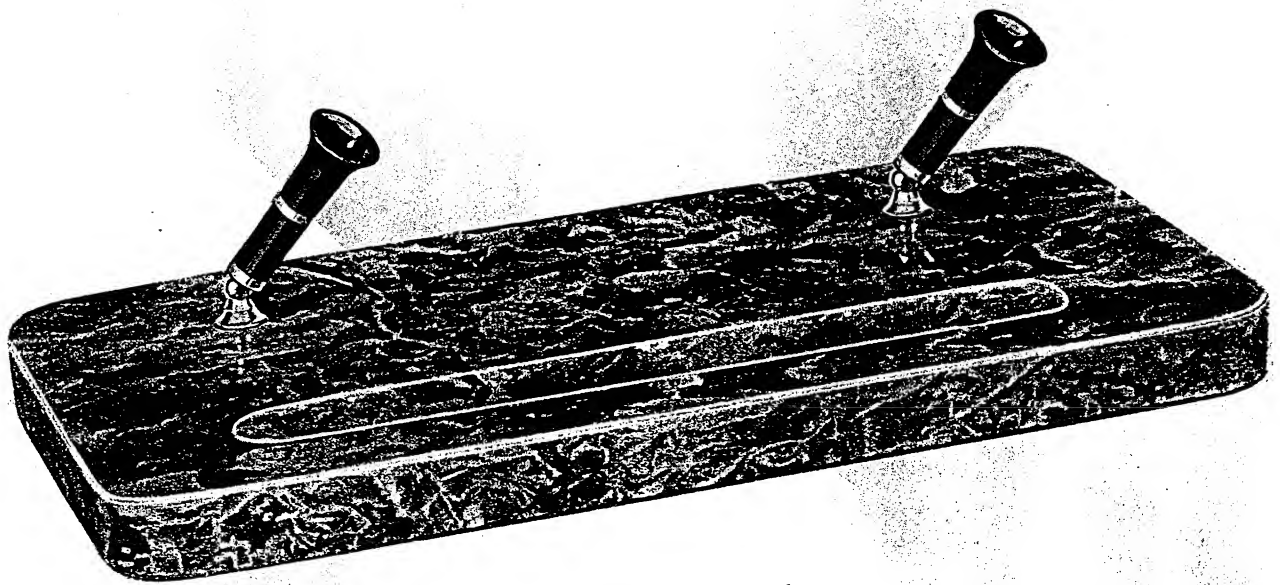

List \$7.75

Desk Stand No. 25

It is but natural that the world expects and receives, the highest quality, most beautiful, and most complete line of desk stands from Sheaffer, since Sheaffer originated the Desk Set idea. Sheaffer desk stands are fitted with the Universal ratchet lock socket, offering always the pen at the correct writing angle. The sockets are of black, unbreakable Radite or chromium plated, the fittings are gold filled and the bases are of unbreakable black Radite, black Carrara, and crystal clear glass, imported black and gold Italian marble and genuine green Brazilian onyx. Sheaffer desk stands are priced downward from \$500.00, in sizes, shapes and materials to appeal to the most discriminating.